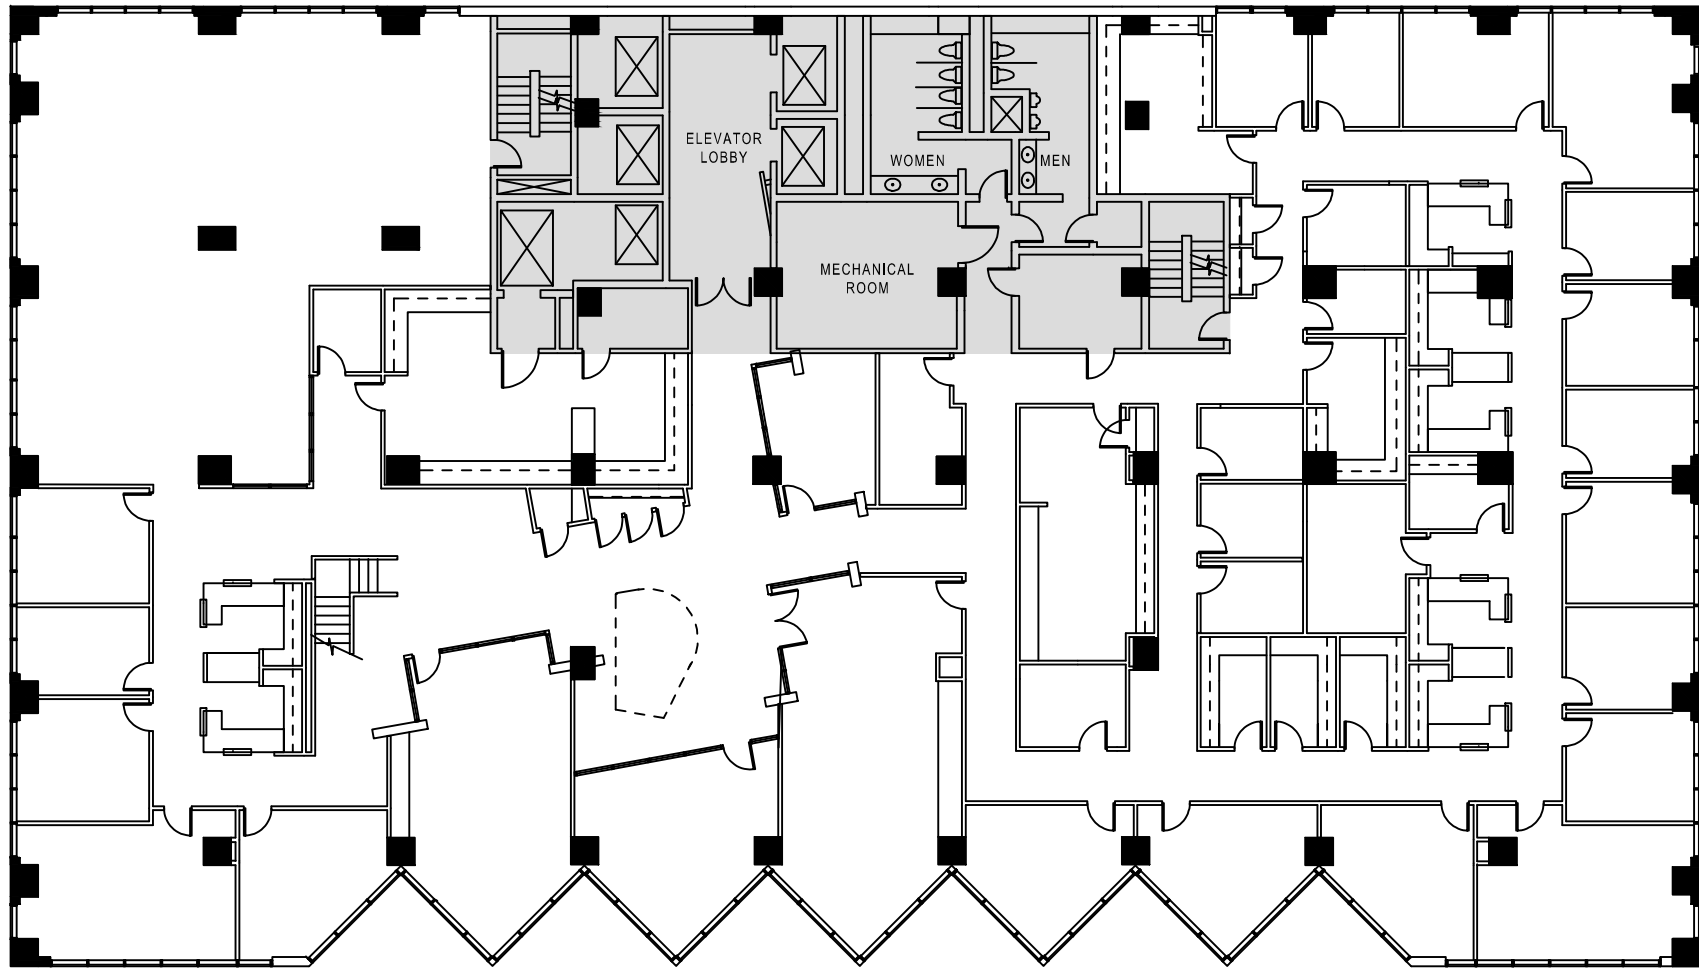

10 WEST BROAD

SUITE 1800  
17,702 RSF

W. BROAD STREET

N. HIGH STREET

Collin Wheeler +1 614.460.4491 Collin.wheeler@am.jll.com  
Aaron Duncan +1 614.460.4492 Aaron.duncan@am.jll.com  
Brad Stricker +1 614.460.4420 Brad.stricker@am.jll.com